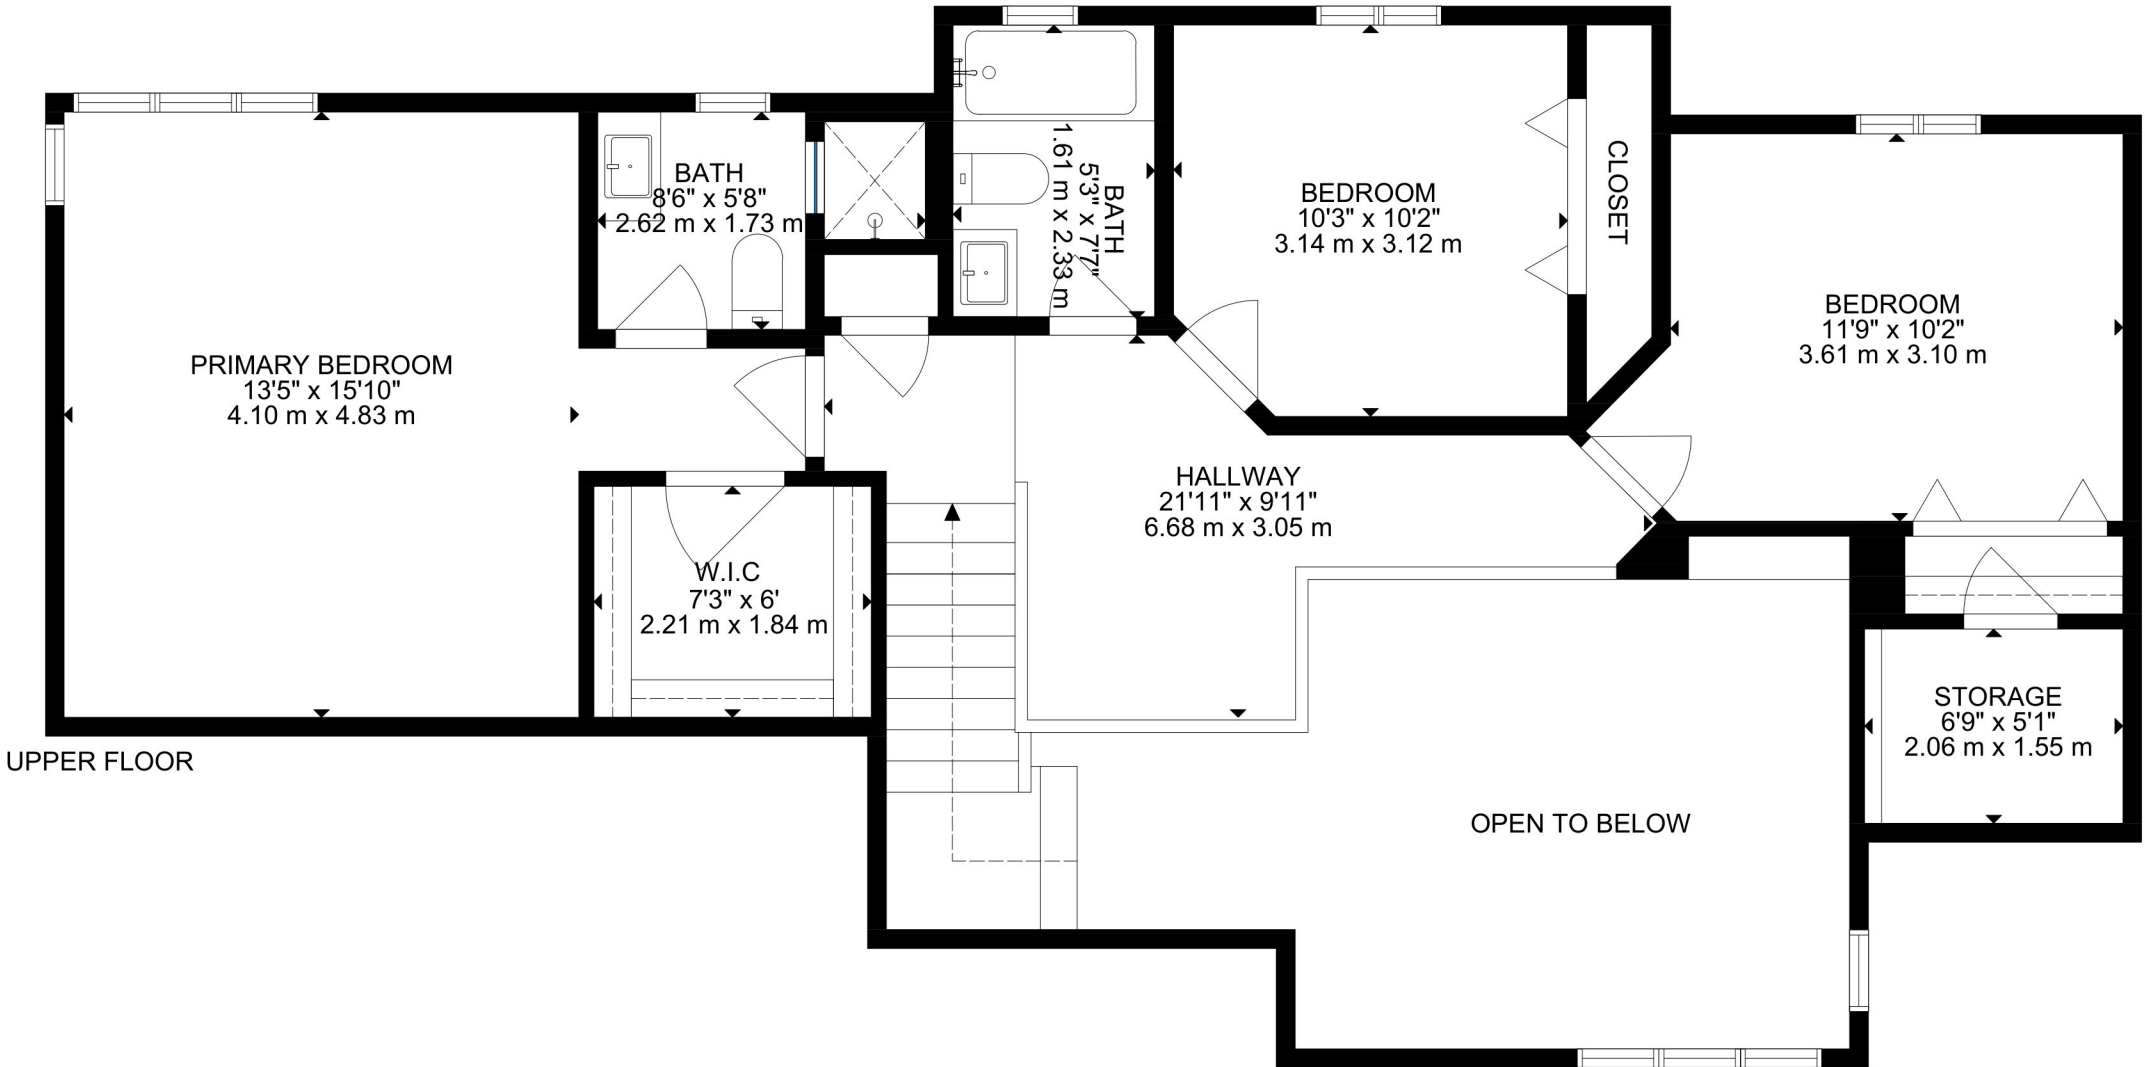

MAIN FLOOR

GROSS INTERNAL AREA  
 LOWER FLOOR: UNFINISHED: 129 SQ FT, FINISHED: 710 SQ FT, TOTAL: 839 SQ FT,  
 MAIN FLOOR: 775 SQ FT, UPPER FLOOR: 914 SQ FT  
 EXCLUDED AREAS: GARAGE: 419 SQ FT  
 GRAND TOTAL: 2528 SQ FT

SIZE AND DIMENSIONS ARE APPROXIMATE, ACTUAL MAY VARY

UPPER FLOOR

GROSS INTERNAL AREA  
 LOWER FLOOR: UNFINISHED: 129 SQ FT, FINISHED: 710 SQ FT, TOTAL: 839 SQ FT,  
 MAIN FLOOR: 775 SQ FT, UPPER FLOOR: 914 SQ FT  
 EXCLUDED AREAS: GARAGE: 419 SQ FT  
 GRAND TOTAL: 2528 SQ FT

SIZE AND DIMENSIONS ARE APPROXIMATE, ACTUAL MAY VARY

GROSS INTERNAL AREA  
 LOWER FLOOR: UNFINISHED: 129 SQ FT, FINISHED: 710 SQ FT, TOTAL: 839 SQ FT,  
 MAIN FLOOR: 775 SQ FT, UPPER FLOOR: 914 SQ FT  
 EXCLUDED AREAS: GARAGE: 419 SQ FT  
 GRAND TOTAL: 2528 SQ FT

SIZE AND DIMENSIONS ARE APPROXIMATE, ACTUAL MAY VARY