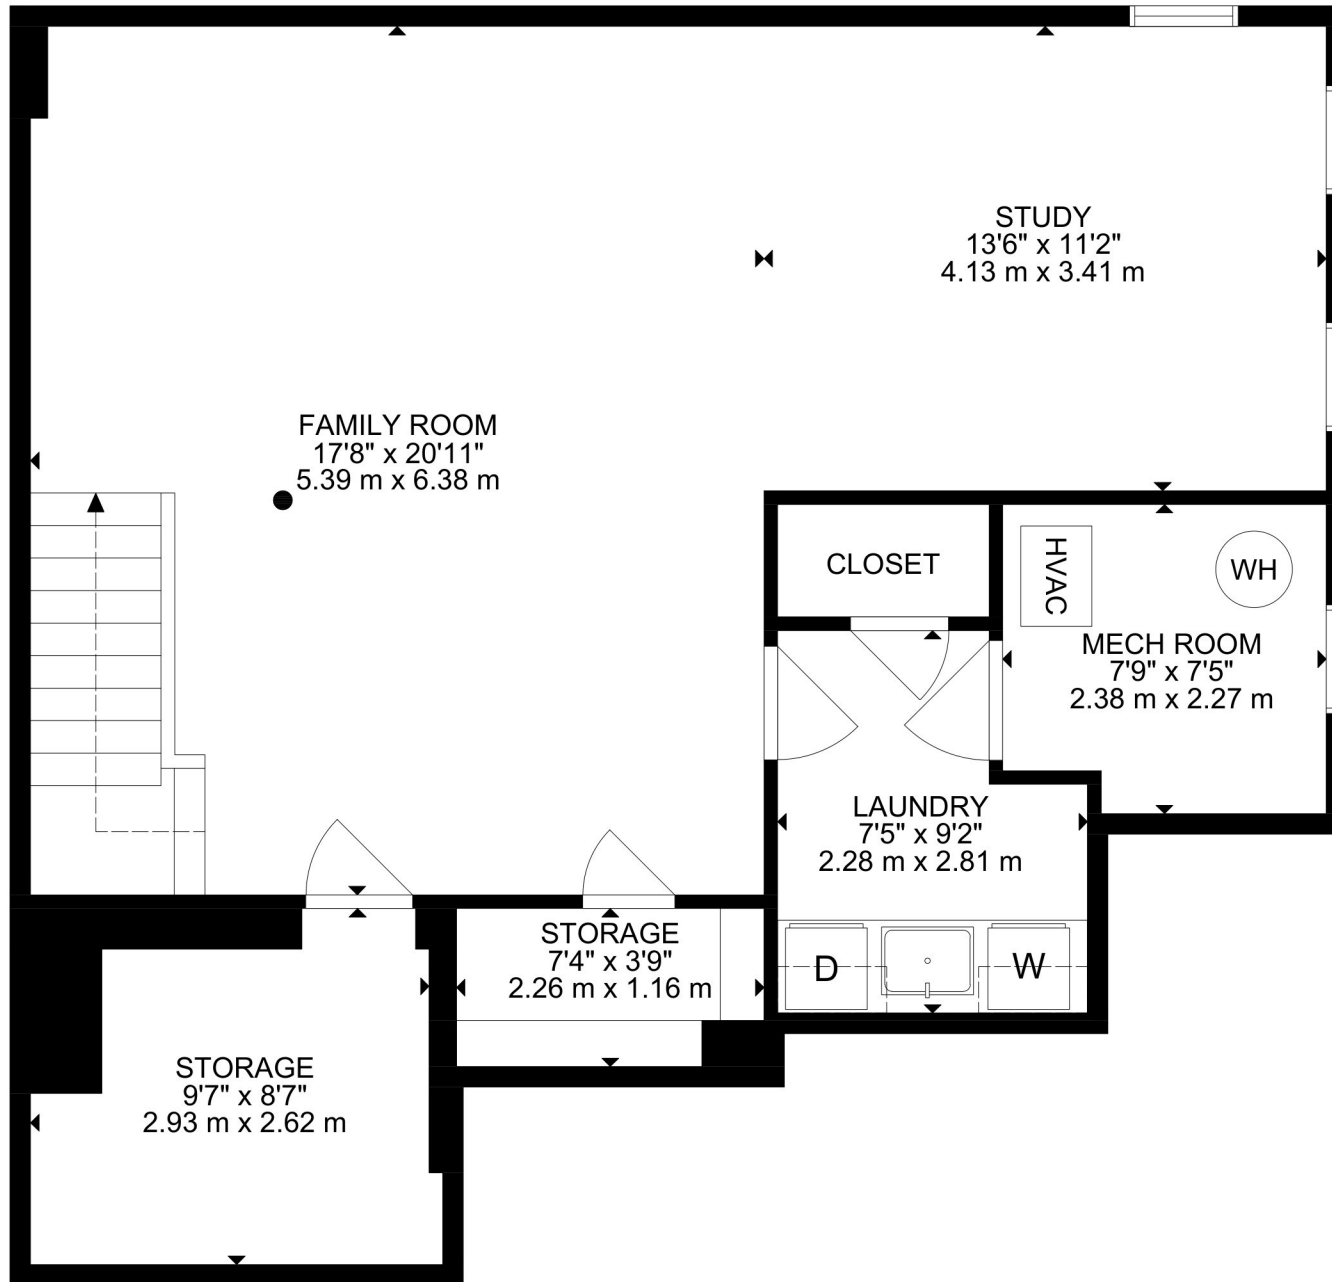

MAIN FLOOR

GROSS INTERNAL AREA  
 LOWER FLOOR: UNFINISHED: 129 SQ FT, FINISHED: 710 SQ FT, TOTAL: 839 SQ FT,  
 MAIN FLOOR: 775 SQ FT, UPPER FLOOR: 914 SQ FT  
 EXCLUDED AREAS: GARAGE: 419 SQ FT  
 GRAND TOTAL: 2528 SQ FT

SIZE AND DIMENSIONS ARE APPROXIMATE, ACTUAL MAY VARY

UPPER FLOOR

GROSS INTERNAL AREA  
 LOWER FLOOR: UNFINISHED: 129 SQ FT, FINISHED: 710 SQ FT, TOTAL: 839 SQ FT,  
 MAIN FLOOR: 775 SQ FT, UPPER FLOOR: 914 SQ FT  
 EXCLUDED AREAS: GARAGE: 419 SQ FT  
 GRAND TOTAL: 2528 SQ FT

SIZE AND DIMENSIONS ARE APPROXIMATE, ACTUAL MAY VARY

GROSS INTERNAL AREA  
 LOWER FLOOR: UNFINISHED: 129 SQ FT, FINISHED: 710 SQ FT, TOTAL: 839 SQ FT,  
 MAIN FLOOR: 775 SQ FT, UPPER FLOOR: 914 SQ FT  
 EXCLUDED AREAS: GARAGE: 419 SQ FT  
 GRAND TOTAL: 2528 SQ FT

SIZE AND DIMENSIONS ARE APPROXIMATE, ACTUAL MAY VARY