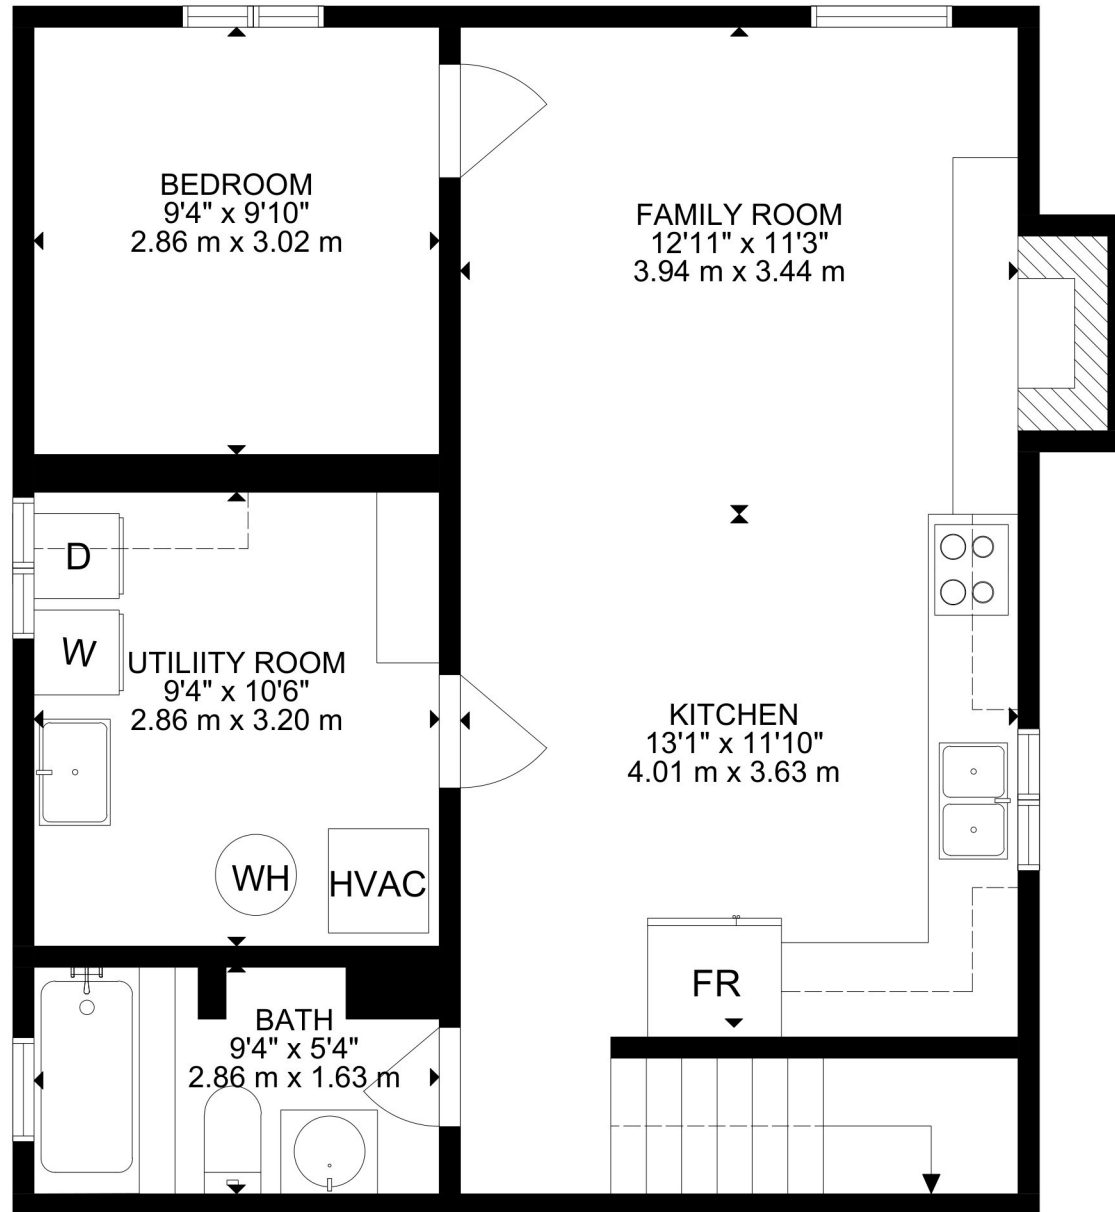

MAIN FLOOR

GROSS INTERNAL AREA

LOWER FLOOR: UNFINISHED: 108 SQ FT, FINISHED: 559 SQ FT, TOTAL: 667 SQ FT,

MAIN FLOOR: 1248 SQ FT

GRAND TOTAL: 1915 SQ FT

SIZE AND DIMENSIONS ARE APPROXIMATE, ACTUAL MAY VARY

LOWER FLOOR

GROSS INTERNAL AREA

LOWER FLOOR: UNFINISHED: 108 SQ FT, FINISHED: 559 SQ FT, TOTAL: 667 SQ FT,

MAIN FLOOR: 1248 SQ FT

GRAND TOTAL: 1915 SQ FT

SIZE AND DIMENSIONS ARE APPROXIMATE, ACTUAL MAY VARY